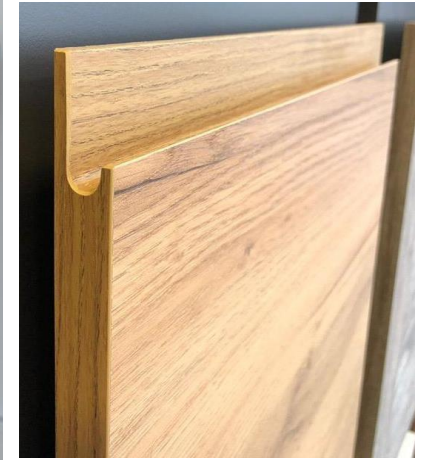

STEPFORMING KAPAK
J HANDLE STEPFORMING DOORS

The main image displays a kitchen cabinet with light wood grain doors and a dark countertop. The inset shows four door color options: light wood, grey, dark grey, and dark wood. Below the inset are four circular close-ups of the door profiles.

EGEPRES J HANDLED STEPFORMING PANELS

2750 mm

J PROFILE

J PROFILE

www.egepres.com.tr

LUXE LAK 001 BLANCO

*

LUXE LAK020 CASHMIRE

*

LUXE LAK 017 MELANGE-01

-

LUXE LAK 033 CUZCO SILVER

-

LUXE LAK 022 CUZCO GRAFITT

-

* Finger-Pull J stepforming is same with door color
- Finger-Pull J stepforming is with your color choice