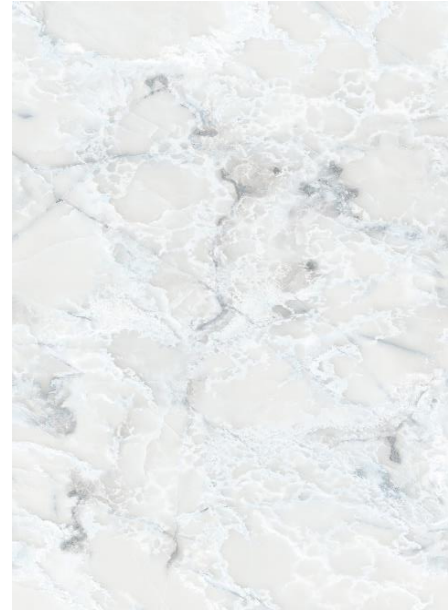

-

ZENIT LAK 045 SM ALMAGRA

-

* Finger-Pull J stepforming is same with door color
- Finger-Pull J stepforming is with your color choice

ZENIT LAK 046 SM NUVOLA-01

*

ZENIT LAK 047 SM NUVOLA-02

*

ZENIT LAK 048 SM NUVOLA-03

*

ZENIT LAK 049 SM SIENA

*

* Finger-Pull J stepforming is same with door color
- Finger-Pull J stepforming is with your color choice

SYNCRON ICE-01 JADE

*

SYNCRON ICE-04 JADE